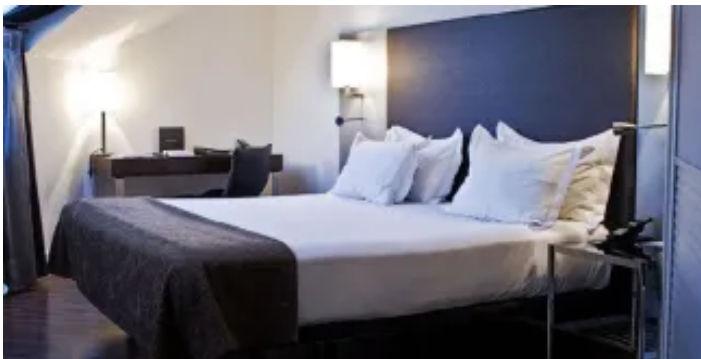

Welcome to Madrid

As part of its commitment to finding unusual and unique buildings for their premises in every city, the AC hotel chain has refurbished a former early 20th-century palace, a National Heritage site, turning it into a five-star hotel. Located within the Golden Triangle of Art formed by the Prado, the Reina Sofía and the Thyssen-Bornemisza museums, the AC Palacio del Retiro hotel also boasts magnificent views over this famous park. But its privileged location is by no means its sole appeal. The classical style of its façade contrasts with the sleek contemporary decor found inside. As they enter the hotel, guests can admire the very latest in new decorative elements and art objects.

Built in concrete, horizontal wrought iron girders and carved wood, the materials and architectural elements in this four-storey building have been preserved as much as possible. According to Lorenzo Marqués, the architect responsible for the interior design of the hotel, it was designed with a minimalist idea in mind, searching for a balance between a traditional building and the latest interior design trends.

The hotel is 100% free smoke.

Services

Image

Gym