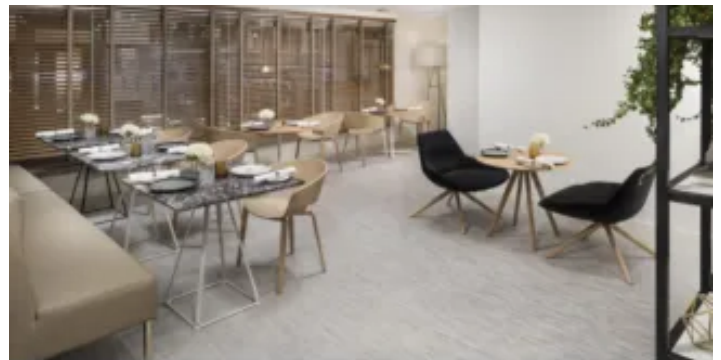

Welcome to Madrid

Hotel Meliá Princesa is one of those ideal hotels for visitors wanting to discover the most authentic Madrid, as it is in the heart of the city, just a few steps away from Plaza de España and Gran Vía. Shopping lovers will also enjoy its prime location in the centre of one of the city's major shopping areas.

The hotel offers a relaxing plan to round off the day after a morning of shopping or sightseeing, with its indoor pool, spa and body care area with jacuzzi, sauna, solarium, Turkish bath and massage service, gym and a varied programme of activities. Built in 1967 and completely refurbished in 1998, the building combines innovation with the traditional luxury of grand hotels, and features exquisite furniture, marble floors, large Persian rugs and Chinese vases.

One of its major appeals is UNO by Meliá Madrid Princesa restaurant, specialising in Mediterranean signature cuisine. The bar area serves light but sophisticated snacks.

Services

Image

Image