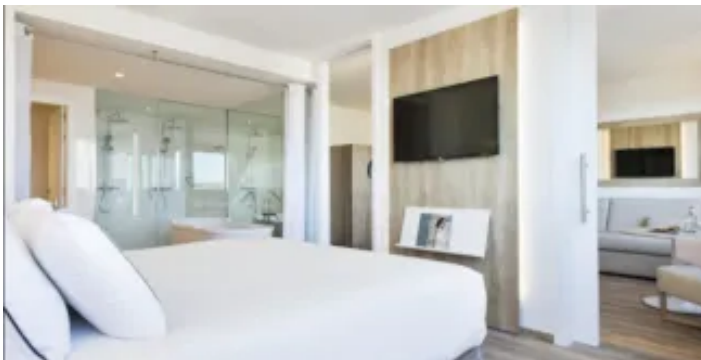

Welcome to Madrid

Hotel Meliá Princesa is one of those ideal hotels for visitors wanting to discover the most authentic Madrid, as it is in the heart of the city, just a few steps away from Plaza de España and Gran Vía. Shopping lovers will also enjoy its prime location in the centre of one of the city's major shopping areas.

The hotel offers a relaxing plan to round off the day after a morning of shopping or sightseeing, with its indoor pool, spa and body care area with jacuzzi, sauna, solarium, Turkish bath and massage service, gym and a varied programme of activities. Built in 1967 and completely refurbished in 1998, the building combines innovation with the traditional luxury of grand hotels, and features exquisite furniture, marble floors, large Persian rugs and Chinese vases.

One of its major appeals is UNO by Meliá Madrid Princesa restaurant, specialising in Mediterranean signature cuisine. The bar area serves light but sophisticated snacks.

Services

Image

Image