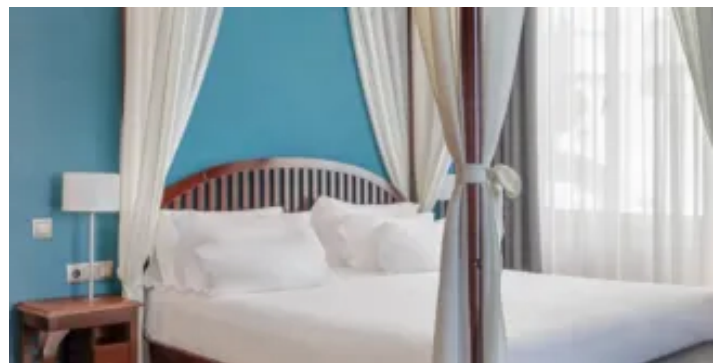

Welcome to Madrid

This hotel is located in a building from 1904 in the historic centre of Madrid, beside the "Golden Triangle" (the Prado, the Thyssen-Bornemisza and the Reina Sofía Museums). Close to the Congreso de los Diputados, the CaixaForum convention centre and the Botanic Gardens, as well at the Atocha station (AVE).

This prime location not only allows hotel clients to conveniently visit these museums, but also gives the option of exploring the many attractions that make Madrid one of the most charismatic cities in Spain.

Its ample and modern rooms and facilities include their own bathroom, hairdryer, air conditioning, central heating, direct line telephone, satellite TV, minibar, safe and Internet connection. There are standard rooms, superior rooms and junior suites. Catering is one of the hotel chain's priorities, as it offers guests top quality cuisine. In this respect, the prestigious restaurateur Paco Roncero is responsible for the bar-restaurant, **Estado Puro**.

It also boasts **Suite & Tea**, a tearoom that is open every day and serves a selection of gourmet teas and aperitifs.

Description of the Lounges.

There are 3 lounges for events that are available to hold meetings, conventions and weddings. The biggest lounge has capacity for 50 guests. Junior Suite rooms can also be booked for small meetings. It also has an event planner.