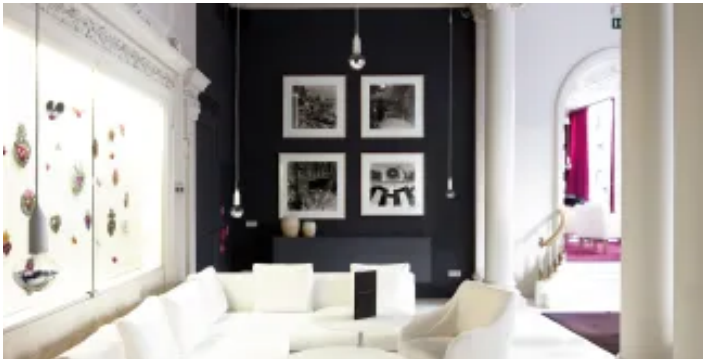

Welcome to Madrid

Hotel Iberostar Las Letras Gran Vía is one of the newest hotel offerings, perfectly combining tradition and innovation. The former comes with the building itself, built in the early 20th century and declared part of the Community Heritage. Particularly noteworthy are its mosaics, its marquises, staircases or original sculptures, along with the literary quotes decorating the walls. Its innovative side comes from its location, in the most cosmopolitan neighbourhood, the interior design by Virginia Figueras, the new technologies it features, the spa, the restaurant and the hotel's terrace.

This four-star hotel is ideal for visitors who keep up with the latest trends and who wish to experience life in the heart of the city, and everything that comes with staying on **Gran Vía**: bars, discos, shops, theatres, movie theatres, museums, tourist sites,... It is not in vain that this hotel offers a series of services in order to relax after a hectic day about town, such as its complete spa, its library or the cutting-edge TV sets and wifi equipment in the rooms. The restaurant and the terrace require their own exclusive mention. DL's Restaurant is one of the hotel's major initiatives, offering a seasonal author's cuisine. The terrace, Air Lounge, is a real treat for summer nights, a place where customers can enjoy an informal dinner or a drink with Madrid at their feet.