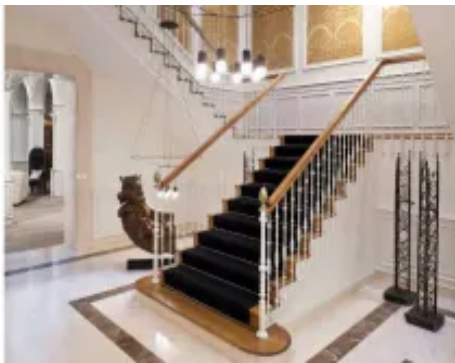

Welcome to Madrid

Hotel Tryp Ambassador is housed in a nineteenth-century building located in the historic centre of the capital. The original structure of the building, which was formerly the palace of the Dukes of Granada de Ega, has been maintained, as well as its classical stately style, in line with the nearby Royal Palace and Teatro Real opera house.

This five-star hotel is the perfect choice for anyone looking to discover classical Madrid, but with all the subtlety and nuance offered by the city within easy walking distance. It has 20 Suites, 20 Red Level rooms, and 140 rooms, many of which have been specifically designed for families. It also has a spectacular 1000m2 historic garden blooming with life, unique in the heart of Madrid, a verdant oasis of peace and tranquillity, along with exceptional culinary proposals in its 3 restaurants (Dos Cielos Madrid, Coroa Royal Gallery & Garden, Montmartre 1889), 2 Cocktail Bars and a Tea Corner.