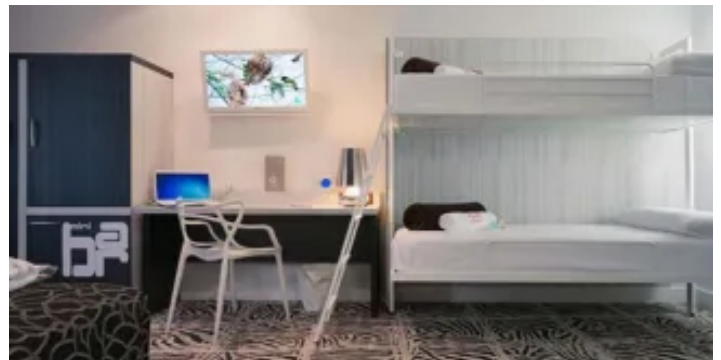

Welcome to Madrid

This 4-star hotel is another example of the refinement typical of the Petit Palace High Tech chain, and its location is one of its main attractions.

A fine example of good taste and modern design, this **4 star hotel** which belongs to the **Petit Palace High Tech** chain boasts an unbeatable location. Just a stone's throw from **El Retiro Park** and **Puerta de Alcalá**, it is situated a few minutes' walk from **Atocha**, the city's main train station, and the museums on the Golden Triangle. A 19th century mansion, it offers 87 rooms that come equipped with laptops, hydromassage shower cabins and king-sized beds.

In addition, it welcomes pets and offers free laptops and Wi-Fi, daily newspapers, a complete breakfast buffet, an à la carte restaurant from Monday to Friday, a free bicycle hire service and several services for children, including free cots upon request and availability, buggies upon availability and welcome gifts.

Accessibility

General

Adapted to enable access for people with reduced mobility.

Services

[Image](#)