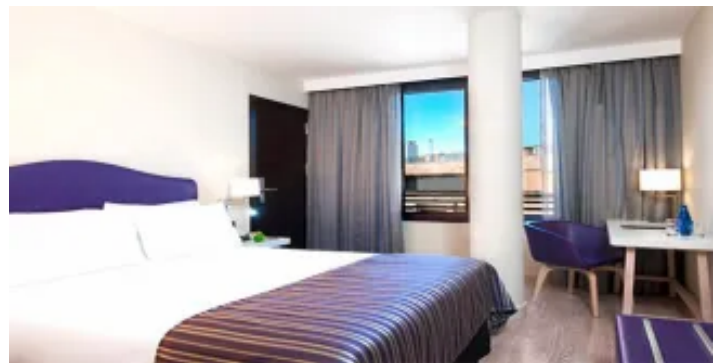

# Welcome to Madrid

Located just a few minutes away from Western Park and Calle Princesa, the Exe Moncloa stands out for the modernity and functionality of its spaces.

The hotel has 161 spacious, modern and bright rooms equipped with plasma TV, mini-bar, free Wi-Fi, writing desk, air conditioning and a bathroom equipped with a hydro-massage bath and a hairdryer. There are six rooms adapted for people with reduced mobility.