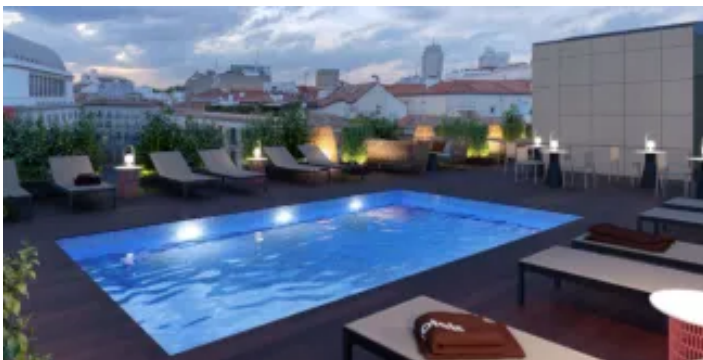

As for its gastronomy, **Mar Mía** is located in the basement of the hotel, where the Real Cinema used to be. As a result of the union of Ocean Drive with the Manero, Estimar and Casa Elías restaurants, this gastronomic space has emerged with the Mediterranean as the cornerstone and the grill as one of the features of the proposal.

Following the same line of the Ocean Drive hotels, it will offer the chain's typical events, such as art exhibitions throughout the year, **Burger Meets Gin**, an after work where hamburgers, Gin & Tonics and music are the main features of nights at the hotel. It will also offer **Hello Sundays!**, a vinyl market and workshops, or **Painting & Wine**, painting courses accompanied by a glass of wine, among many other activities that make the chain's hotels a lively place every day of the year.