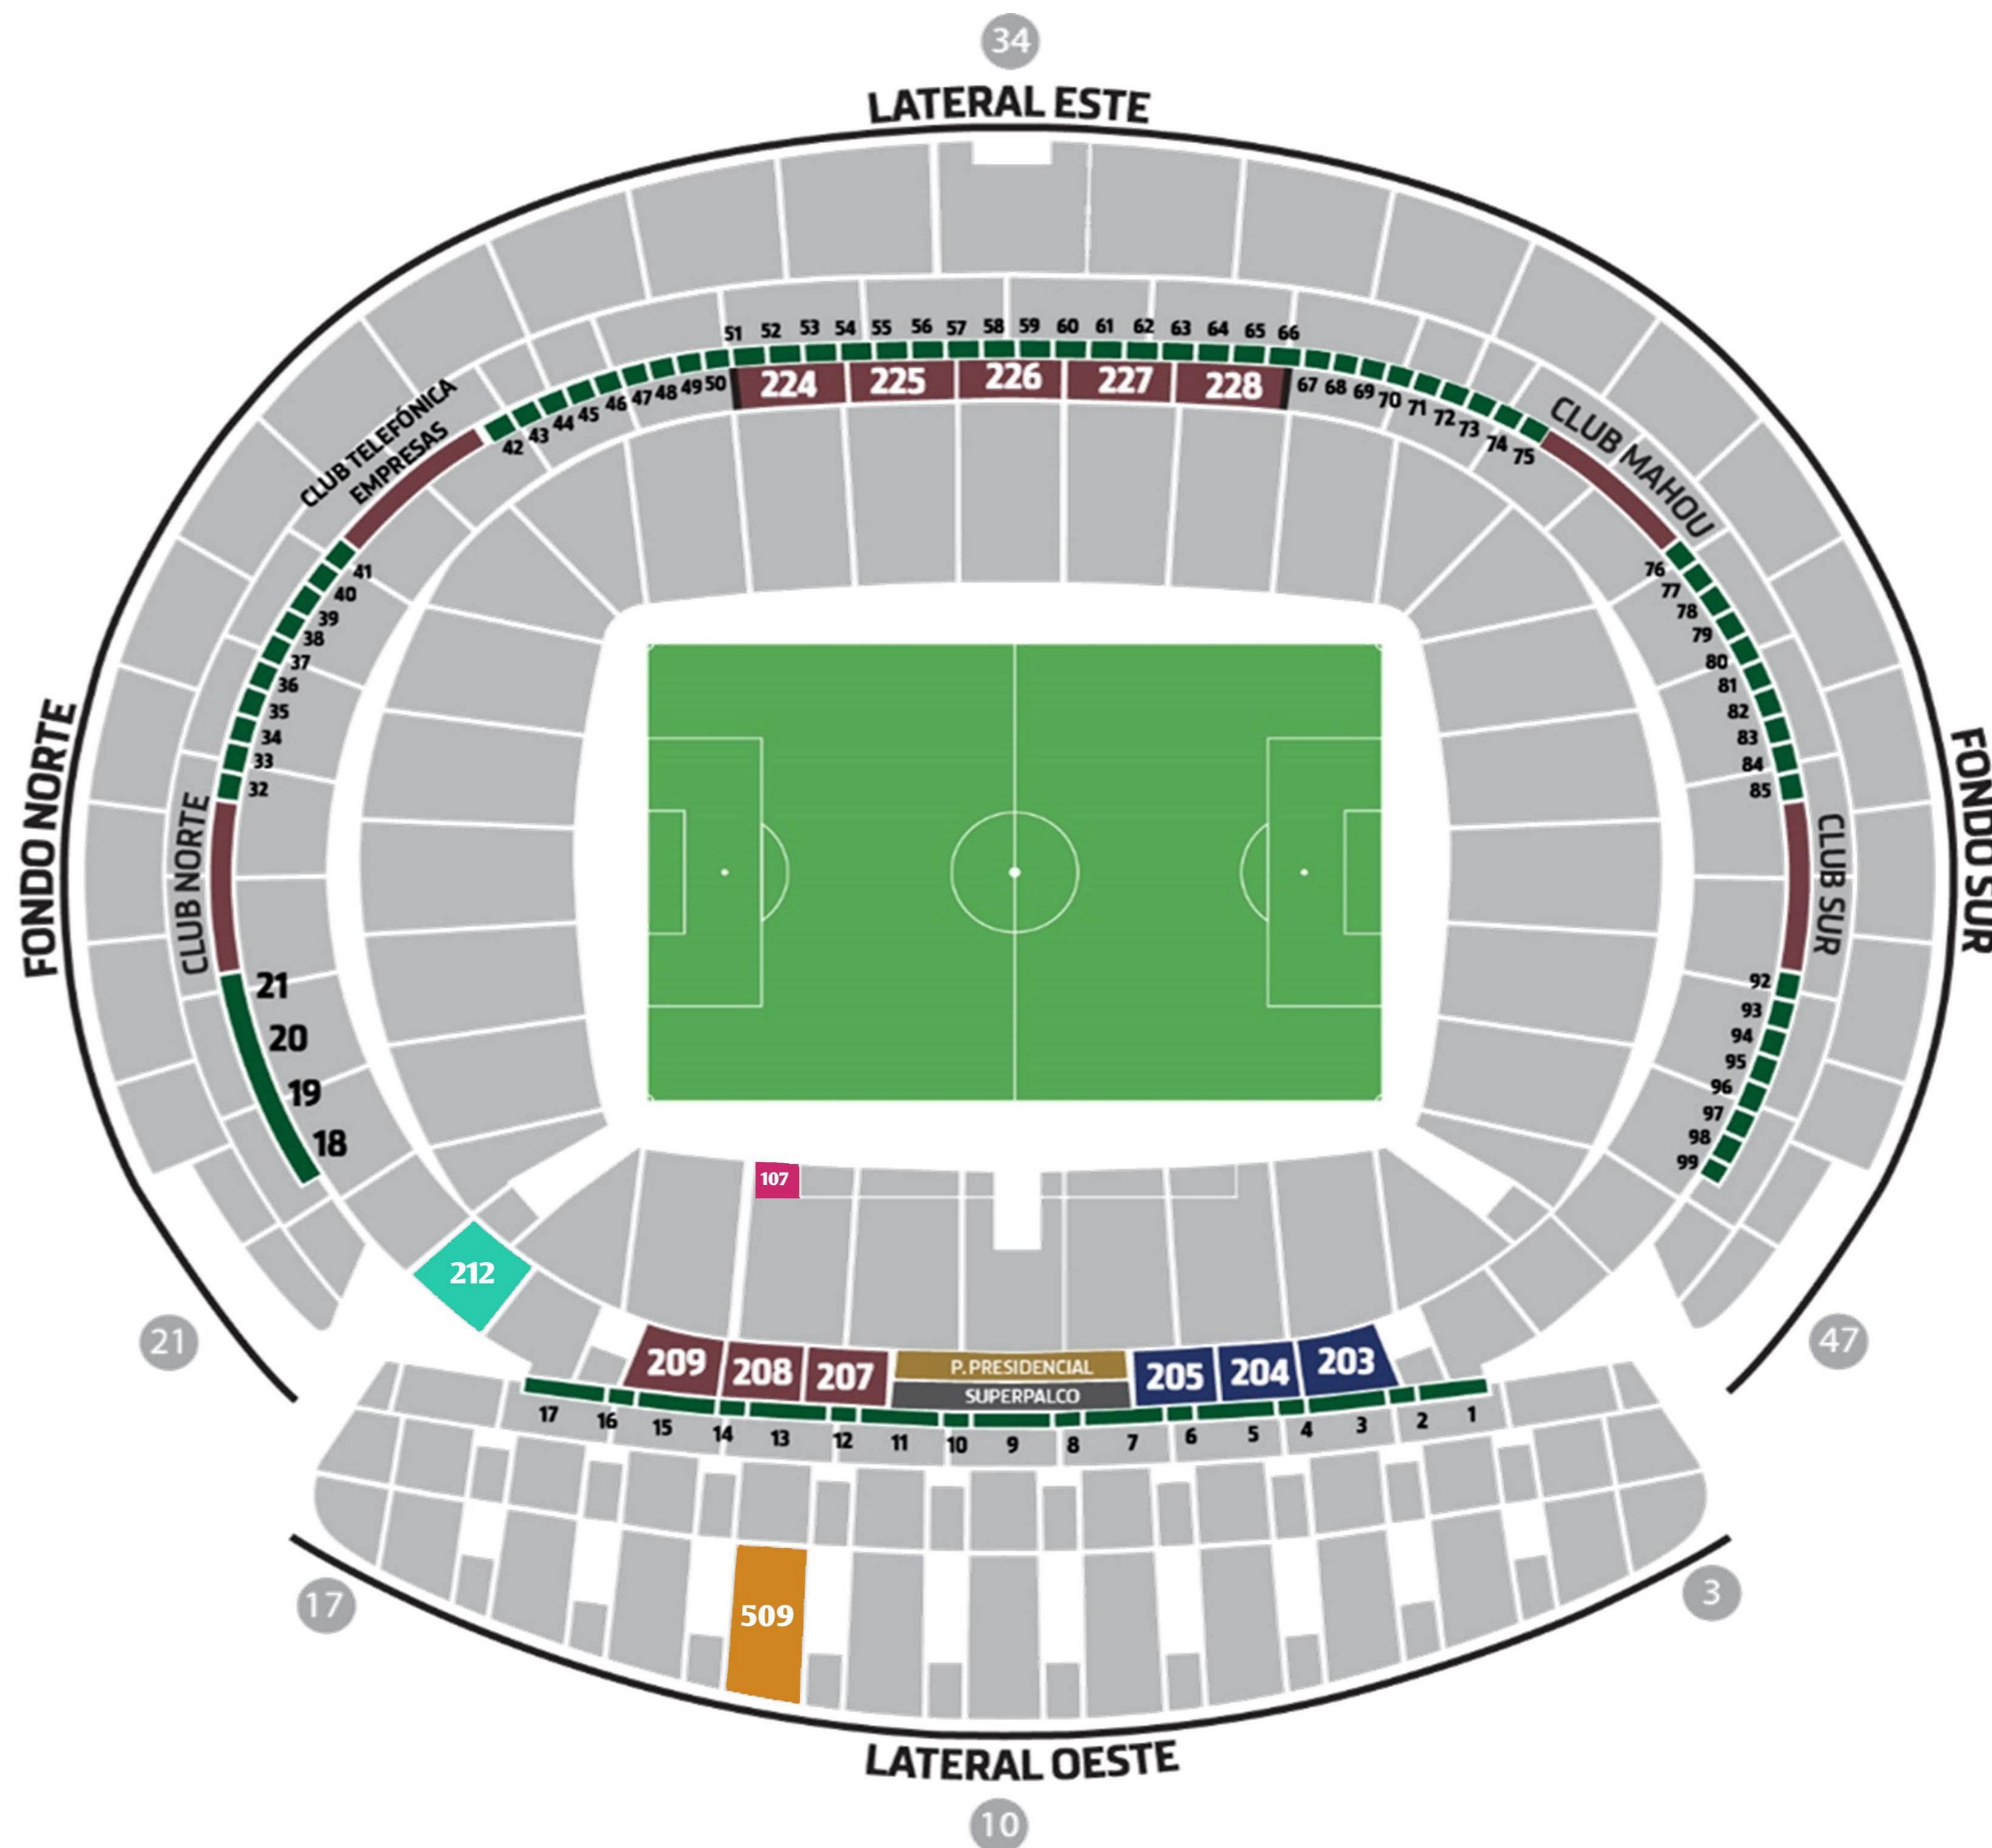

VS

25-26-27/04/2023

TBC.

CÍVITAS METROPOLITANO

PACK TURISTICO:
ENTRADA AL PARTIDO+TERRITORIO ATLETI MUSEO+TOUR+FEES
TOURIST PACKAGE: MATCH TICKET+MUSEUM+STADIUM TOUR+FEES

Zona / Area	Precio / Price
Sector 509 o similar	TBC
Sector 212 o similar	TBC
Sector 107 o similar	TBC

PACK TURISTICO VIP:
ENTRADA AL PARTIDO+TERRITORIO ATLETI MUSEO+TOUR+FEES
TOURIST PACKAGE: MATCH TICKET+MUSEUM+STADIUM TOUR+FEES

Zona / Area	Precio / Price
Sector 224 o similar	199 €
Sector 209 o similar	354 €
Sector 203 o similar	429 €

CLUB ATLÉTICO DE MADRID - MALLORCA / ESTADIO CÍVITAS METROPOLITANO