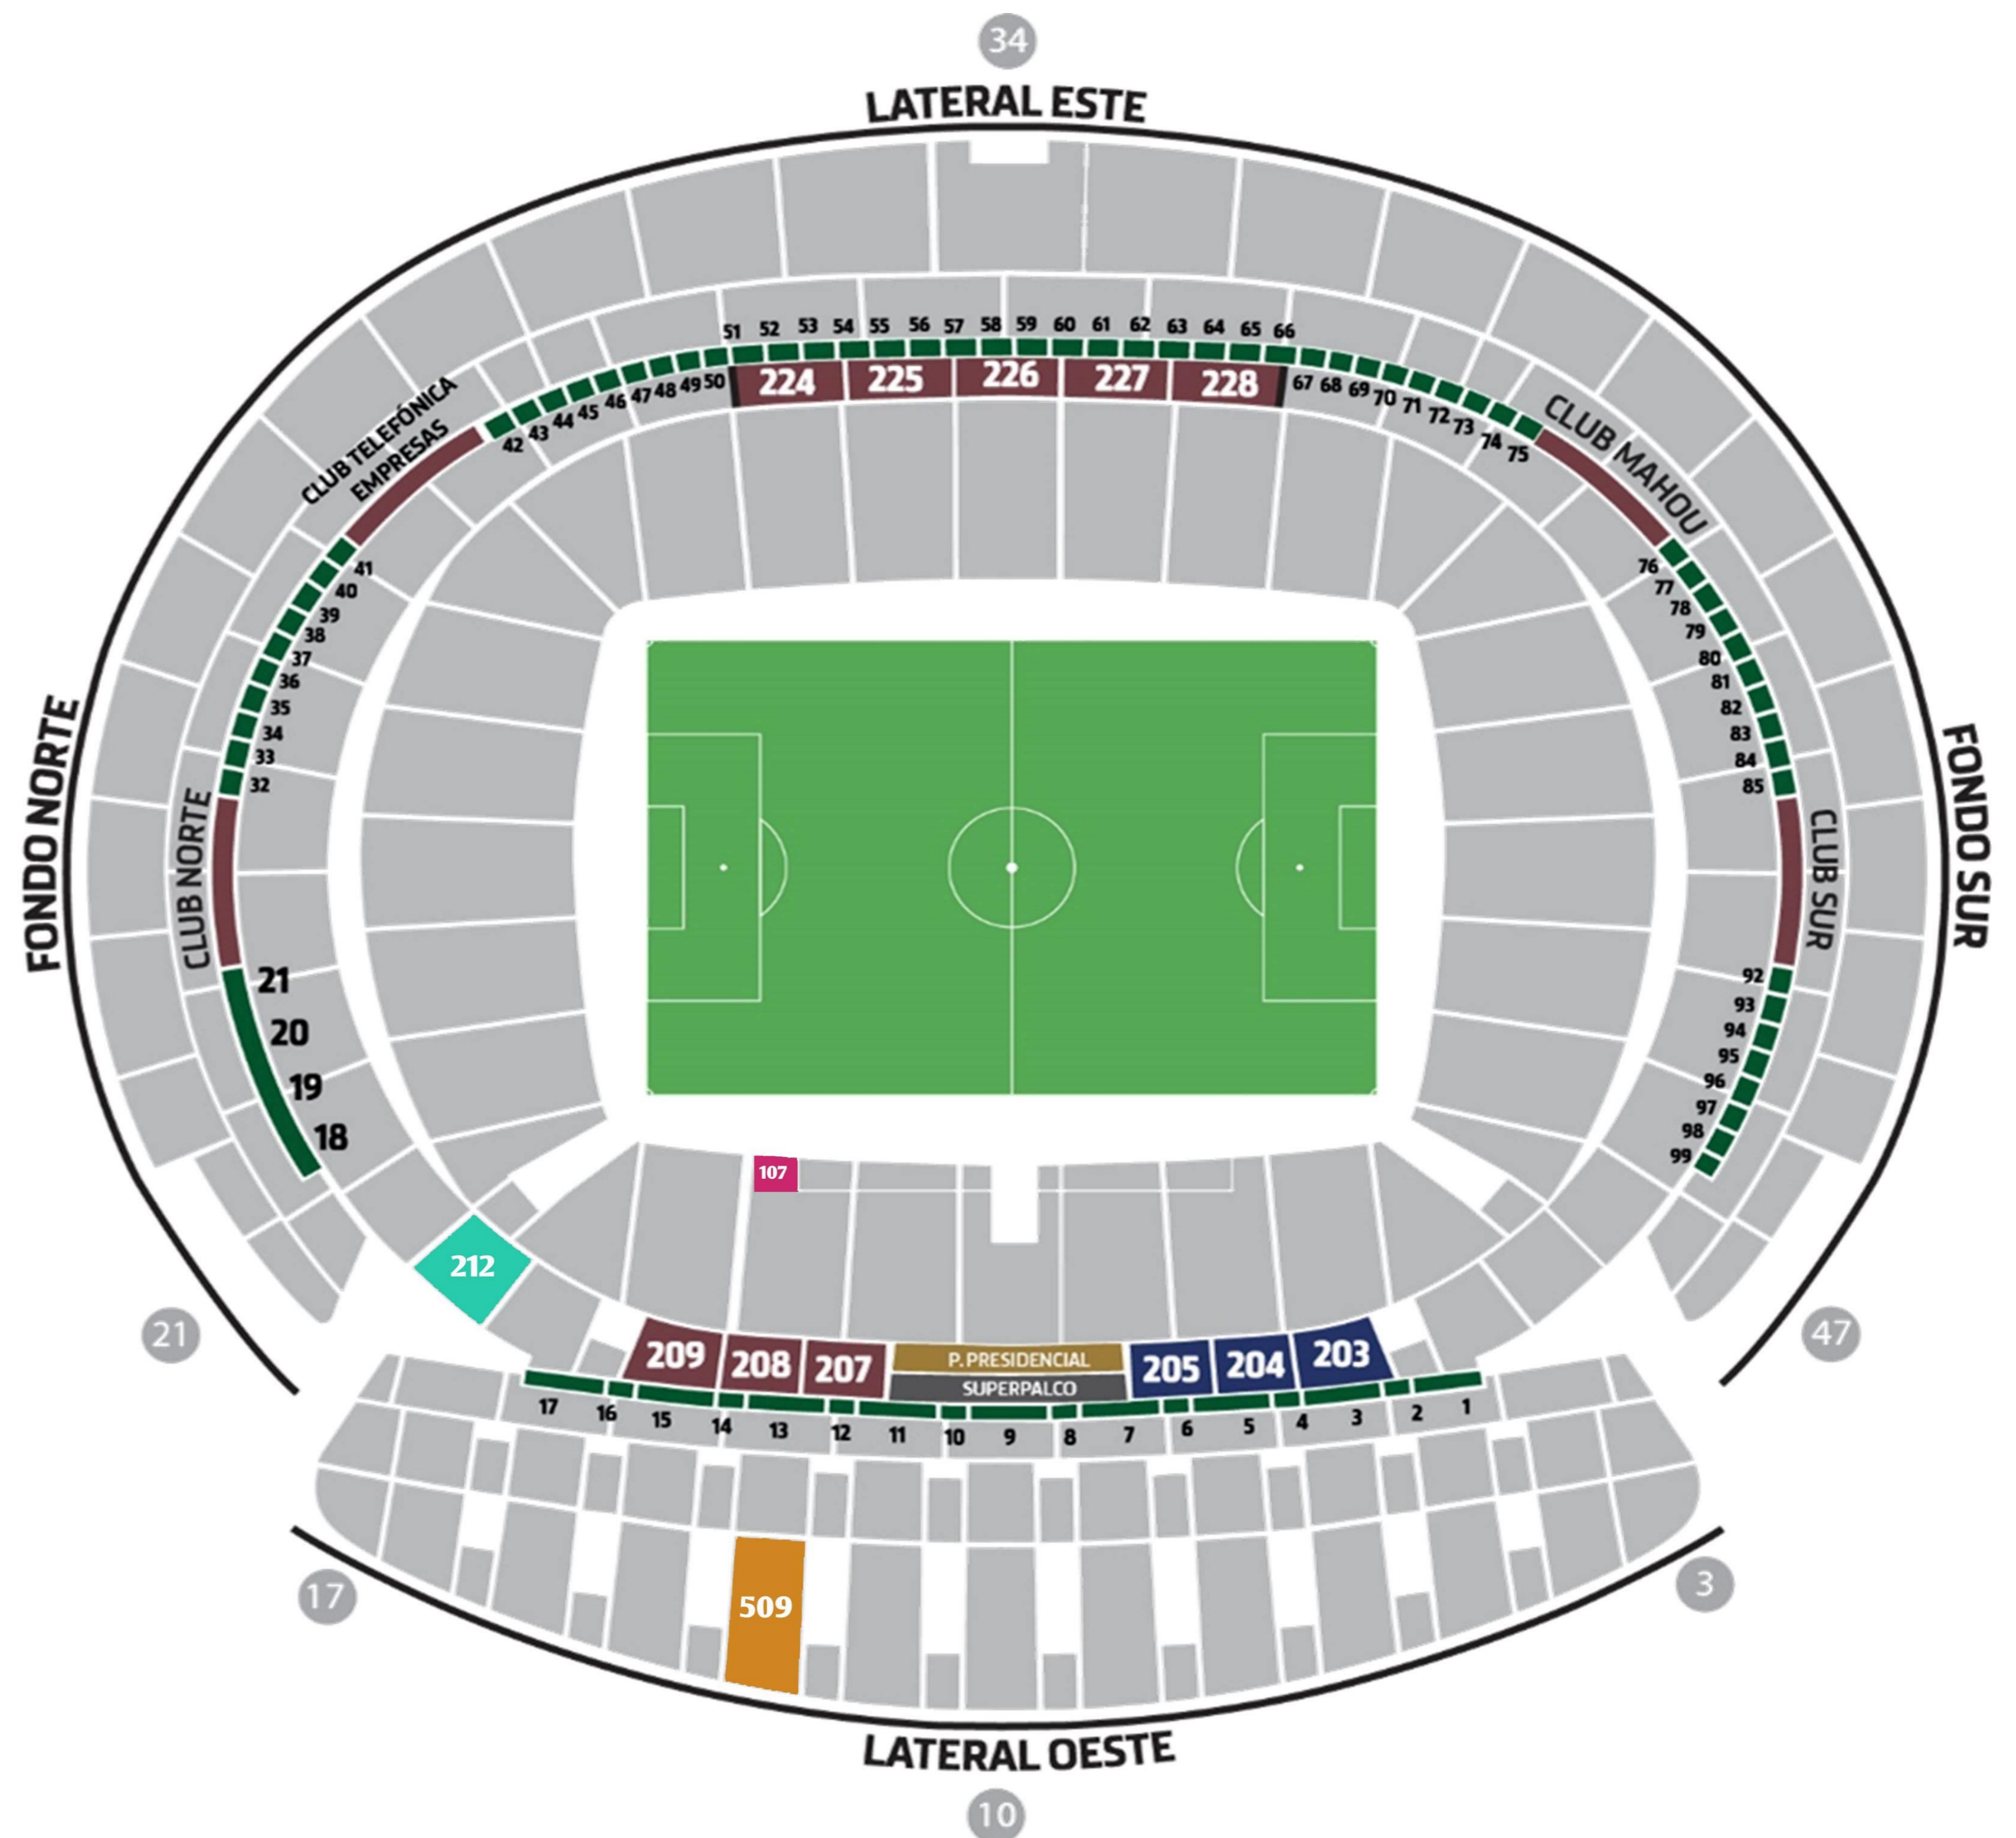

VS

20-21/05/2023

TBC.

CÍVITAS METROPOLITANO

PACK TURISTICO:
ENTRADA AL PARTIDO+TERRITORIO ATLETI MUSEO+TOUR+FEES
TOURIST PACKAGE: MATCH TICKET+MUSEUM+STADIUM TOUR+FEES

Zona / Area	Precio / Price
Sector 509 o similar	TBC
Sector 212 o similar	TBC
Sector 107 o similar	TBC

PACK TURISTICO VIP:
ENTRADA AL PARTIDO+TERRITORIO ATLETI MUSEO+TOUR+FEES
TOURIST PACKAGE: MATCH TICKET+MUSEUM+STADIUM TOUR+FEES

Zona / Area	Precio / Price
Sector 224 o similar	199 €
Sector 209 o similar	354 €
Sector 203 o similar	429 €

CLUB ATLÉTICO DE MADRID - OSASUNA / ESTADIO CÍVITAS METROPOLITANO