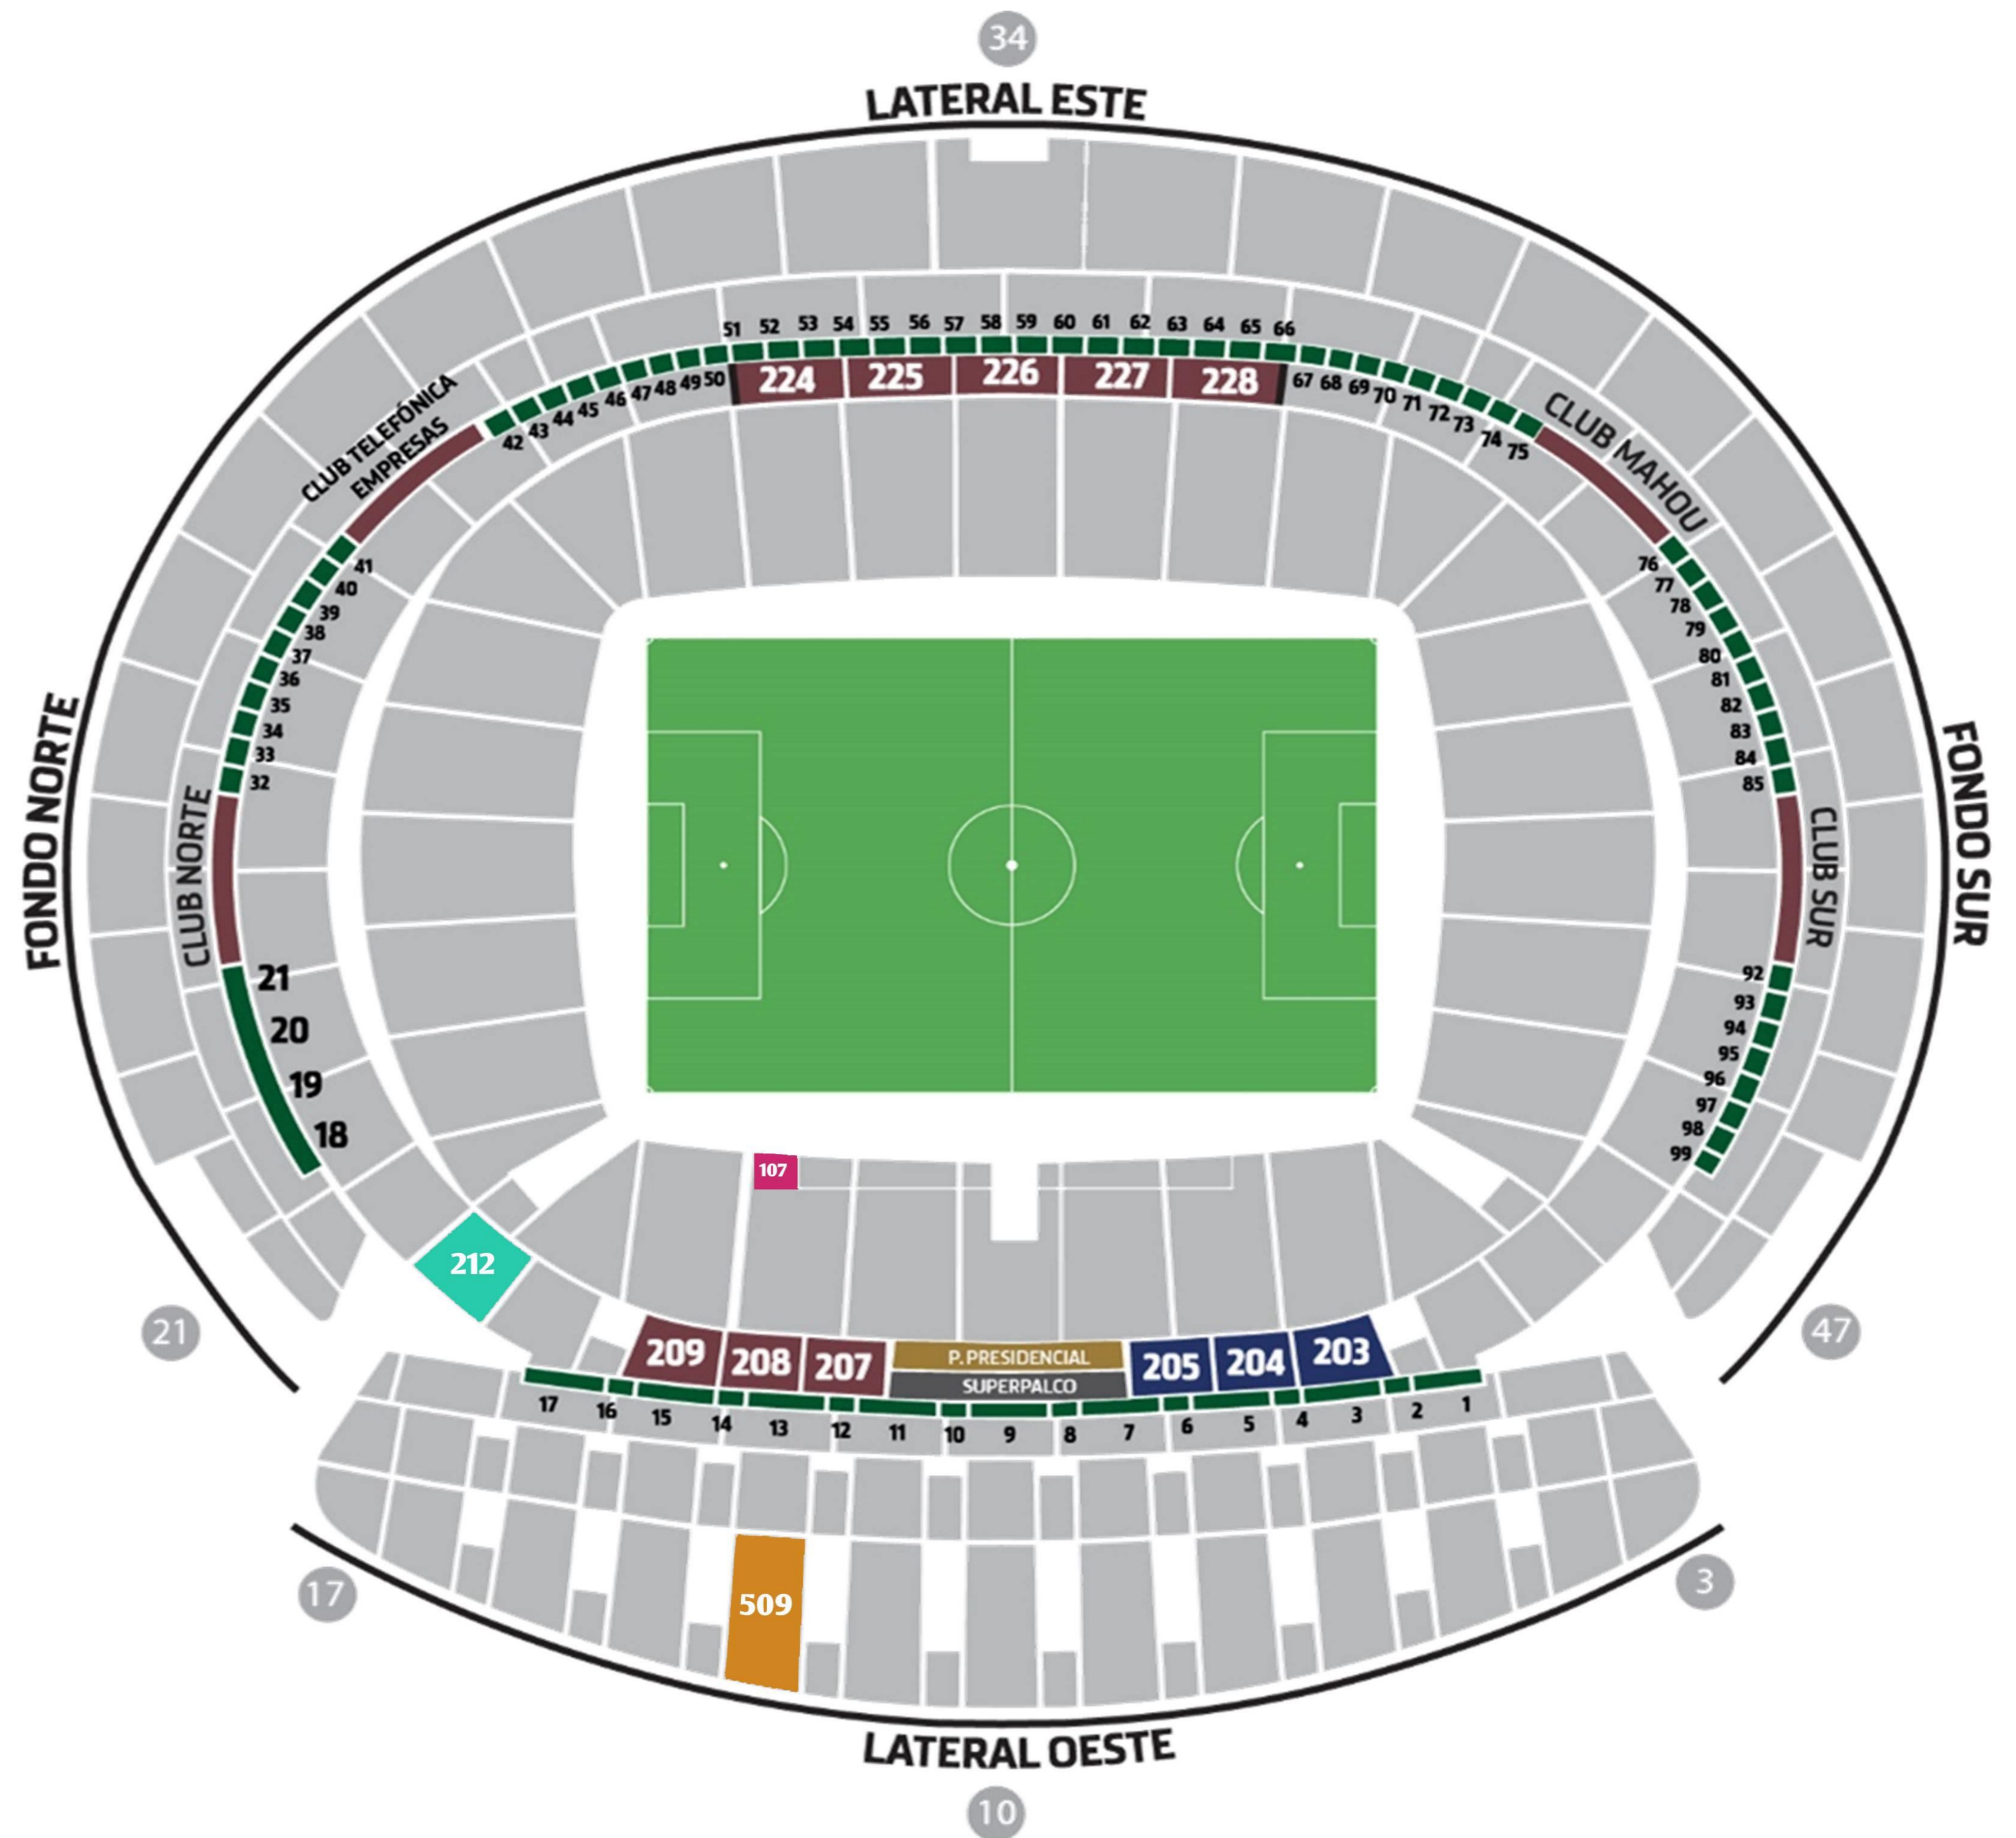

VS

02-03-04/05/2023

TBC.

CÍVITAS METROPOLITANO

PACK TURISTICO:
ENTRADA AL PARTIDO+TERRITORIO ATLETI MUSEO+TOUR+FEES
TOURIST PACKAGE: MATCH TICKET+MUSEUM+STADIUM TOUR+FEES

Zona / Area	Precio / Price
Sector 509 o similar	TBC
Sector 212 o similar	TBC
Sector 107 o similar	TBC

PACK TURISTICO VIP:
ENTRADA AL PARTIDO+TERRITORIO ATLETI MUSEO+TOUR+FEES
TOURIST PACKAGE: MATCH TICKET+MUSEUM+STADIUM TOUR+FEES

Zona / Area	Precio / Price
Sector 224 o similar	199 €
Sector 209 o similar	354 €
Sector 203 o similar	429 €

CLUB ATLÉTICO DE MADRID - CÁDIZ CF / ESTADIO CÍVITAS METROPOLITANO